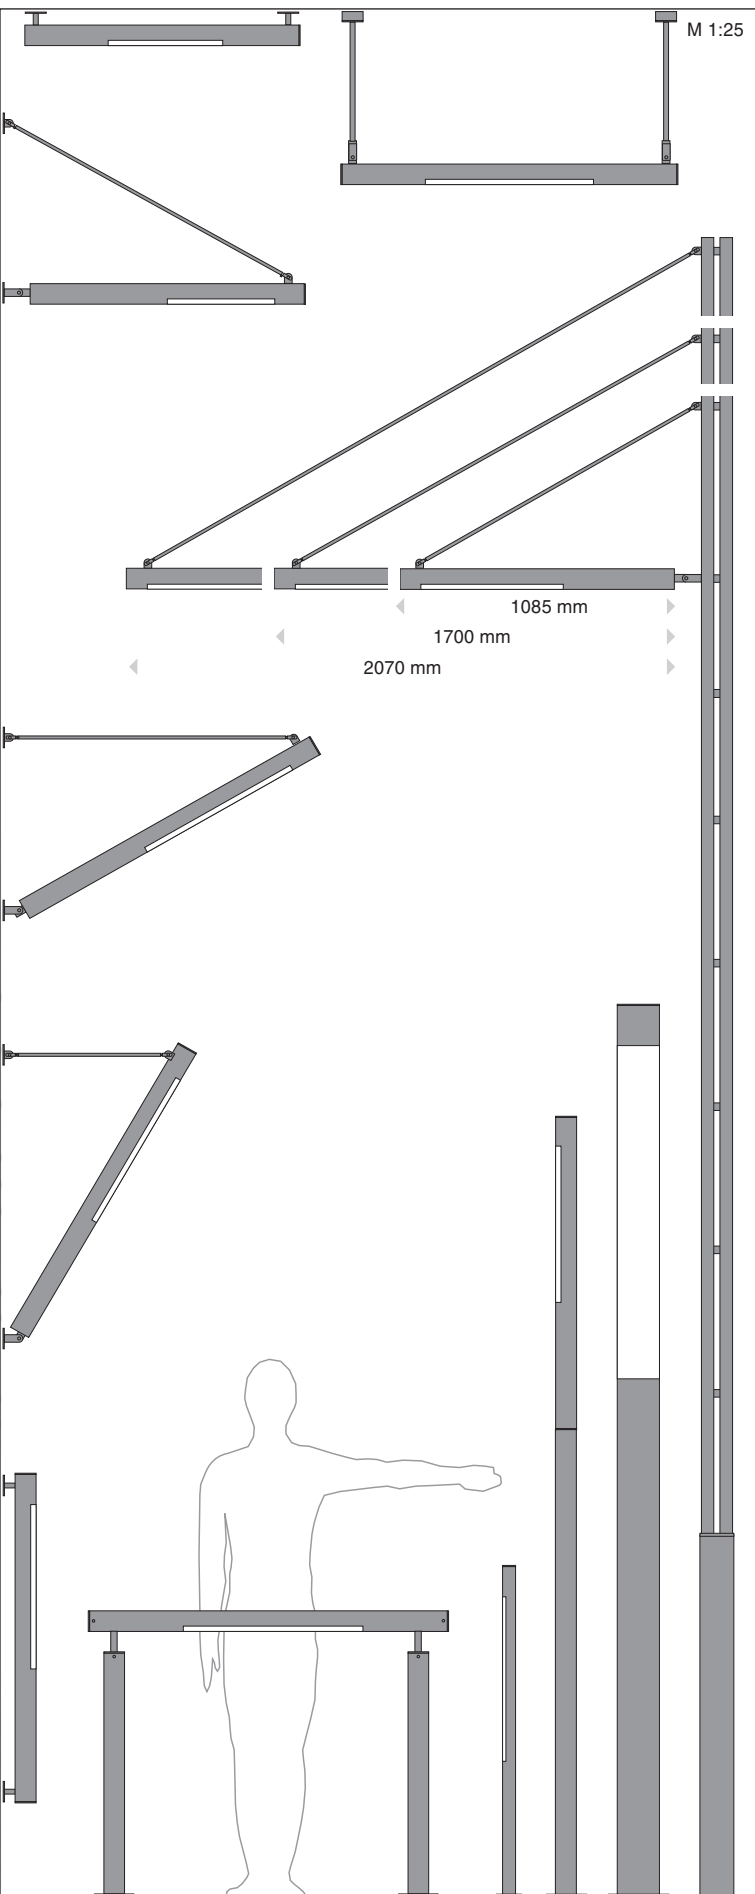

Nähere Informationen auf Anfrage - wir beraten Sie gerne · Further informations upon request. We shall be pleased to help you