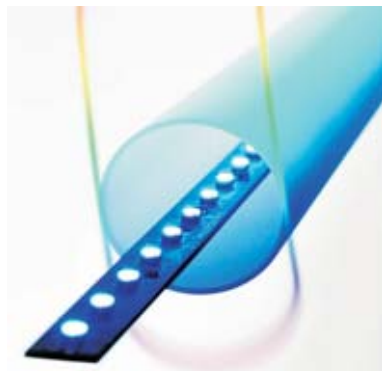

Außenleuchten (IP54 oder IP65) im Ø42, Ø68, Ø76, Ø114 und Ø140mm Edelstahlrohr. Oberfläche glasperlengestrahlt oder Lackierung nach Wahl. Leuchtmittel: LED-Stripes und T8 LED-Tubes (baugleich mit T8 Leuchtstoffröhre ab L18W / 120-240V)

*Stainless steel outdoor light (IP54 or IP65)
Surface glass-bead blasted finish or painted upon request.
Available in the following diameters: Ø42, Ø68, Ø76, Ø114 and Ø140mm.
Illuminates: LED-Stripes and T8 LED-Tubes (similar to common T8 fluorescent lamps starting at L18W)*