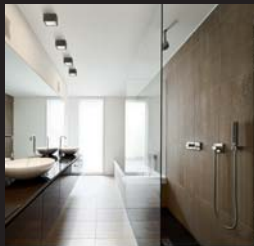

Das LECCOR Lichtforum bietet im Industriegebiet Kerz, Michelfeld auf 600qm² Ausstellungsfläche Leuchten von LECCOR und namhaften Herstellern an. Somit wird Ihr Kunde Herstellerunabhängig beraten. Für alle Bereiche im Haus, Büro und Außenbereich werden im LECCOR Lichtforum Leuchten und Leuchtmittel ausgestellt. Ihr Kunde kann sich so vorab ein Bild von seiner Lichtlösung machen. So kann gezielt auf Kundenwünsche reagiert werden.

Lichtberatung und Lichtplanung, z.B. bei einem Neubau für die optimale Beleuchtung in Küche, Bad, Arbeits- und Wohnräumen, können nach Termin vereinbart werden. Erhalten wir einen Planungsauftrag berechnen wir ein Beratungshonorar, welches bei einem Auftrag entsprechend verrechnet wird. Dafür erhalten Sie ein fertig ausgearbeitetes Beleuchtungskonzept mit allen technischen Daten und können dieses an Ihren Kunden weiterleiten.

Ein LECCOR Kundendienst und Montageteam steht Ihnen nach Vereinbarung gerne zur Verfügung.

Öffnungszeiten LECCOR Lichtforum – Ausstellung / Verkauf

Montag bis Freitag 10:00 -12:30 Uhr

Montag bis Freitag 14:00 -17:00 Uhr

Jeden 1. Samstag im Monat 10:00 -13:00 Uhr

Lichtplanungen gerne nach Termin.